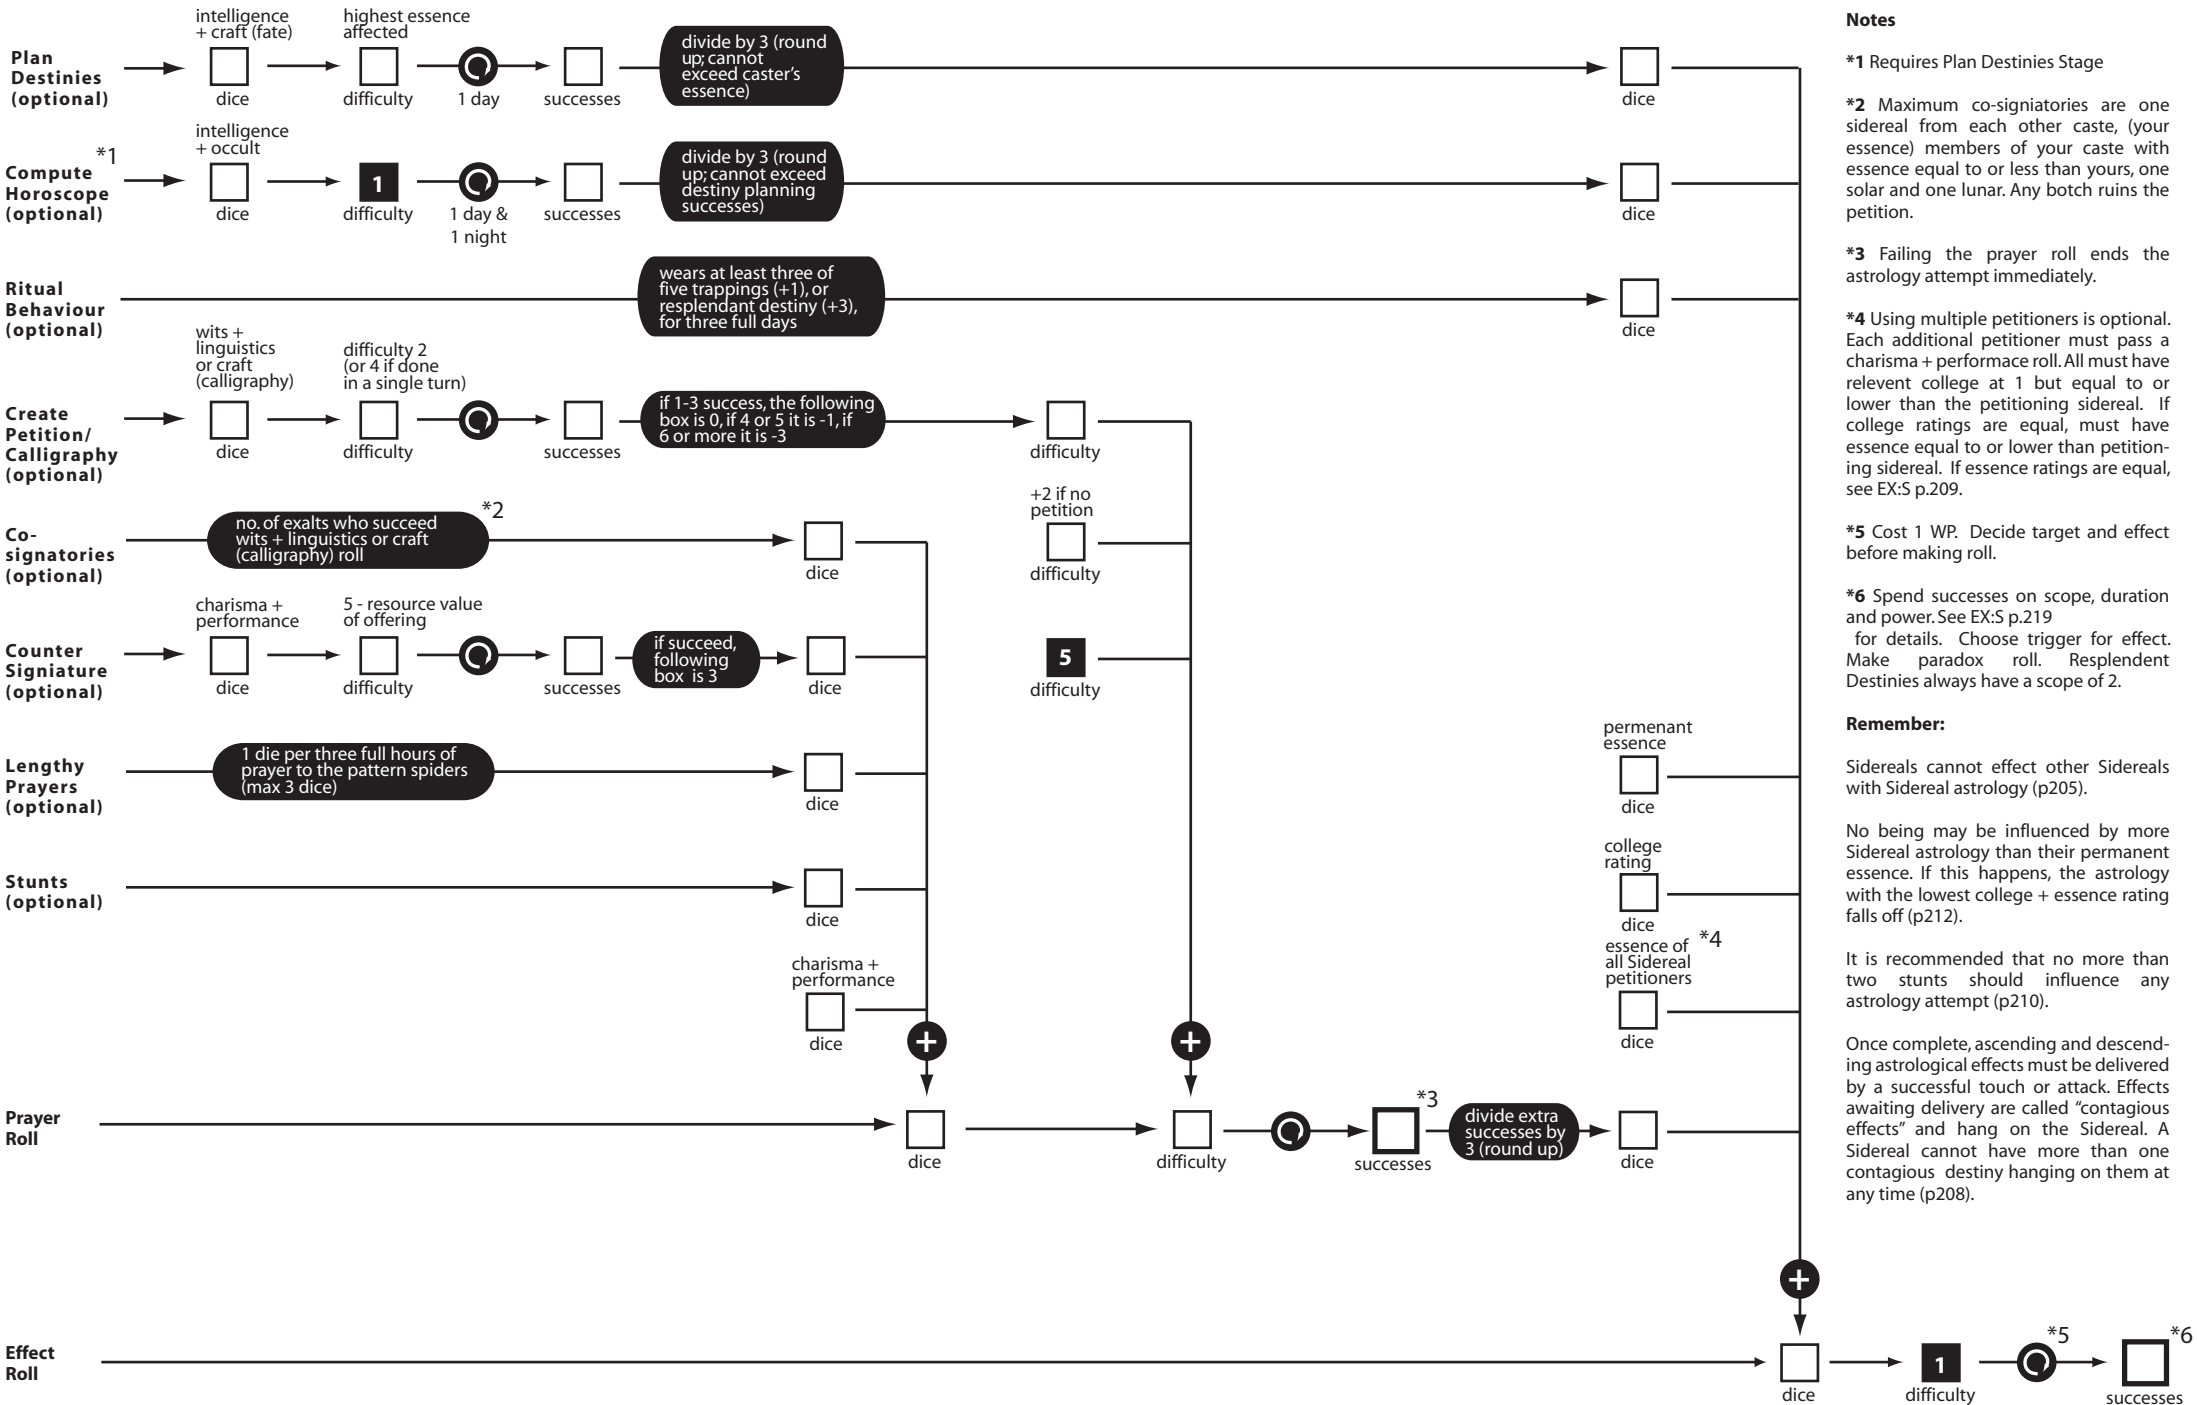

Voidstate's Sidereal Astrology Calculator v1.2d

- Notes**
- *1 Requires Plan Destinies Stage
 - *2 Maximum co-signatories are one sidereal from each other caste, (your essence) members of your caste with essence equal to or less than yours, one solar and one lunar. Any botch ruins the petition.
 - *3 Failing the prayer roll ends the astrology attempt immediately.
 - *4 Using multiple petitioners is optional. Each additional petitioner must pass a charisma + performance roll. All must have relevant college at 1 but equal to or lower than the petitioning sidereal. If college ratings are equal, must have essence equal to or lower than petitioning sidereal. If essence ratings are equal, see EX:S p.209.
 - *5 Cost 1 WP. Decide target and effect before making roll.
 - *6 Spend successes on scope, duration and power. See EX:S p.219 for details. Choose trigger for effect. Make paradox roll. Resplendent Destinies always have a scope of 2.
- Remember:**
- Sidereals cannot effect other Sidereals with Sidereal astrology (p205).
 - No being may be influenced by more Sidereal astrology than their permanent essence. If this happens, the astrology with the lowest college + essence rating falls off (p212).
 - It is recommended that no more than two stunts should influence any astrology attempt (p210).
 - Once complete, ascending and descending astrological effects must be delivered by a successful touch or attack. Effects awaiting delivery are called "contagious effects" and hang on the Sidereal. A Sidereal cannot have more than one contagious destiny hanging on them at any time (p208).