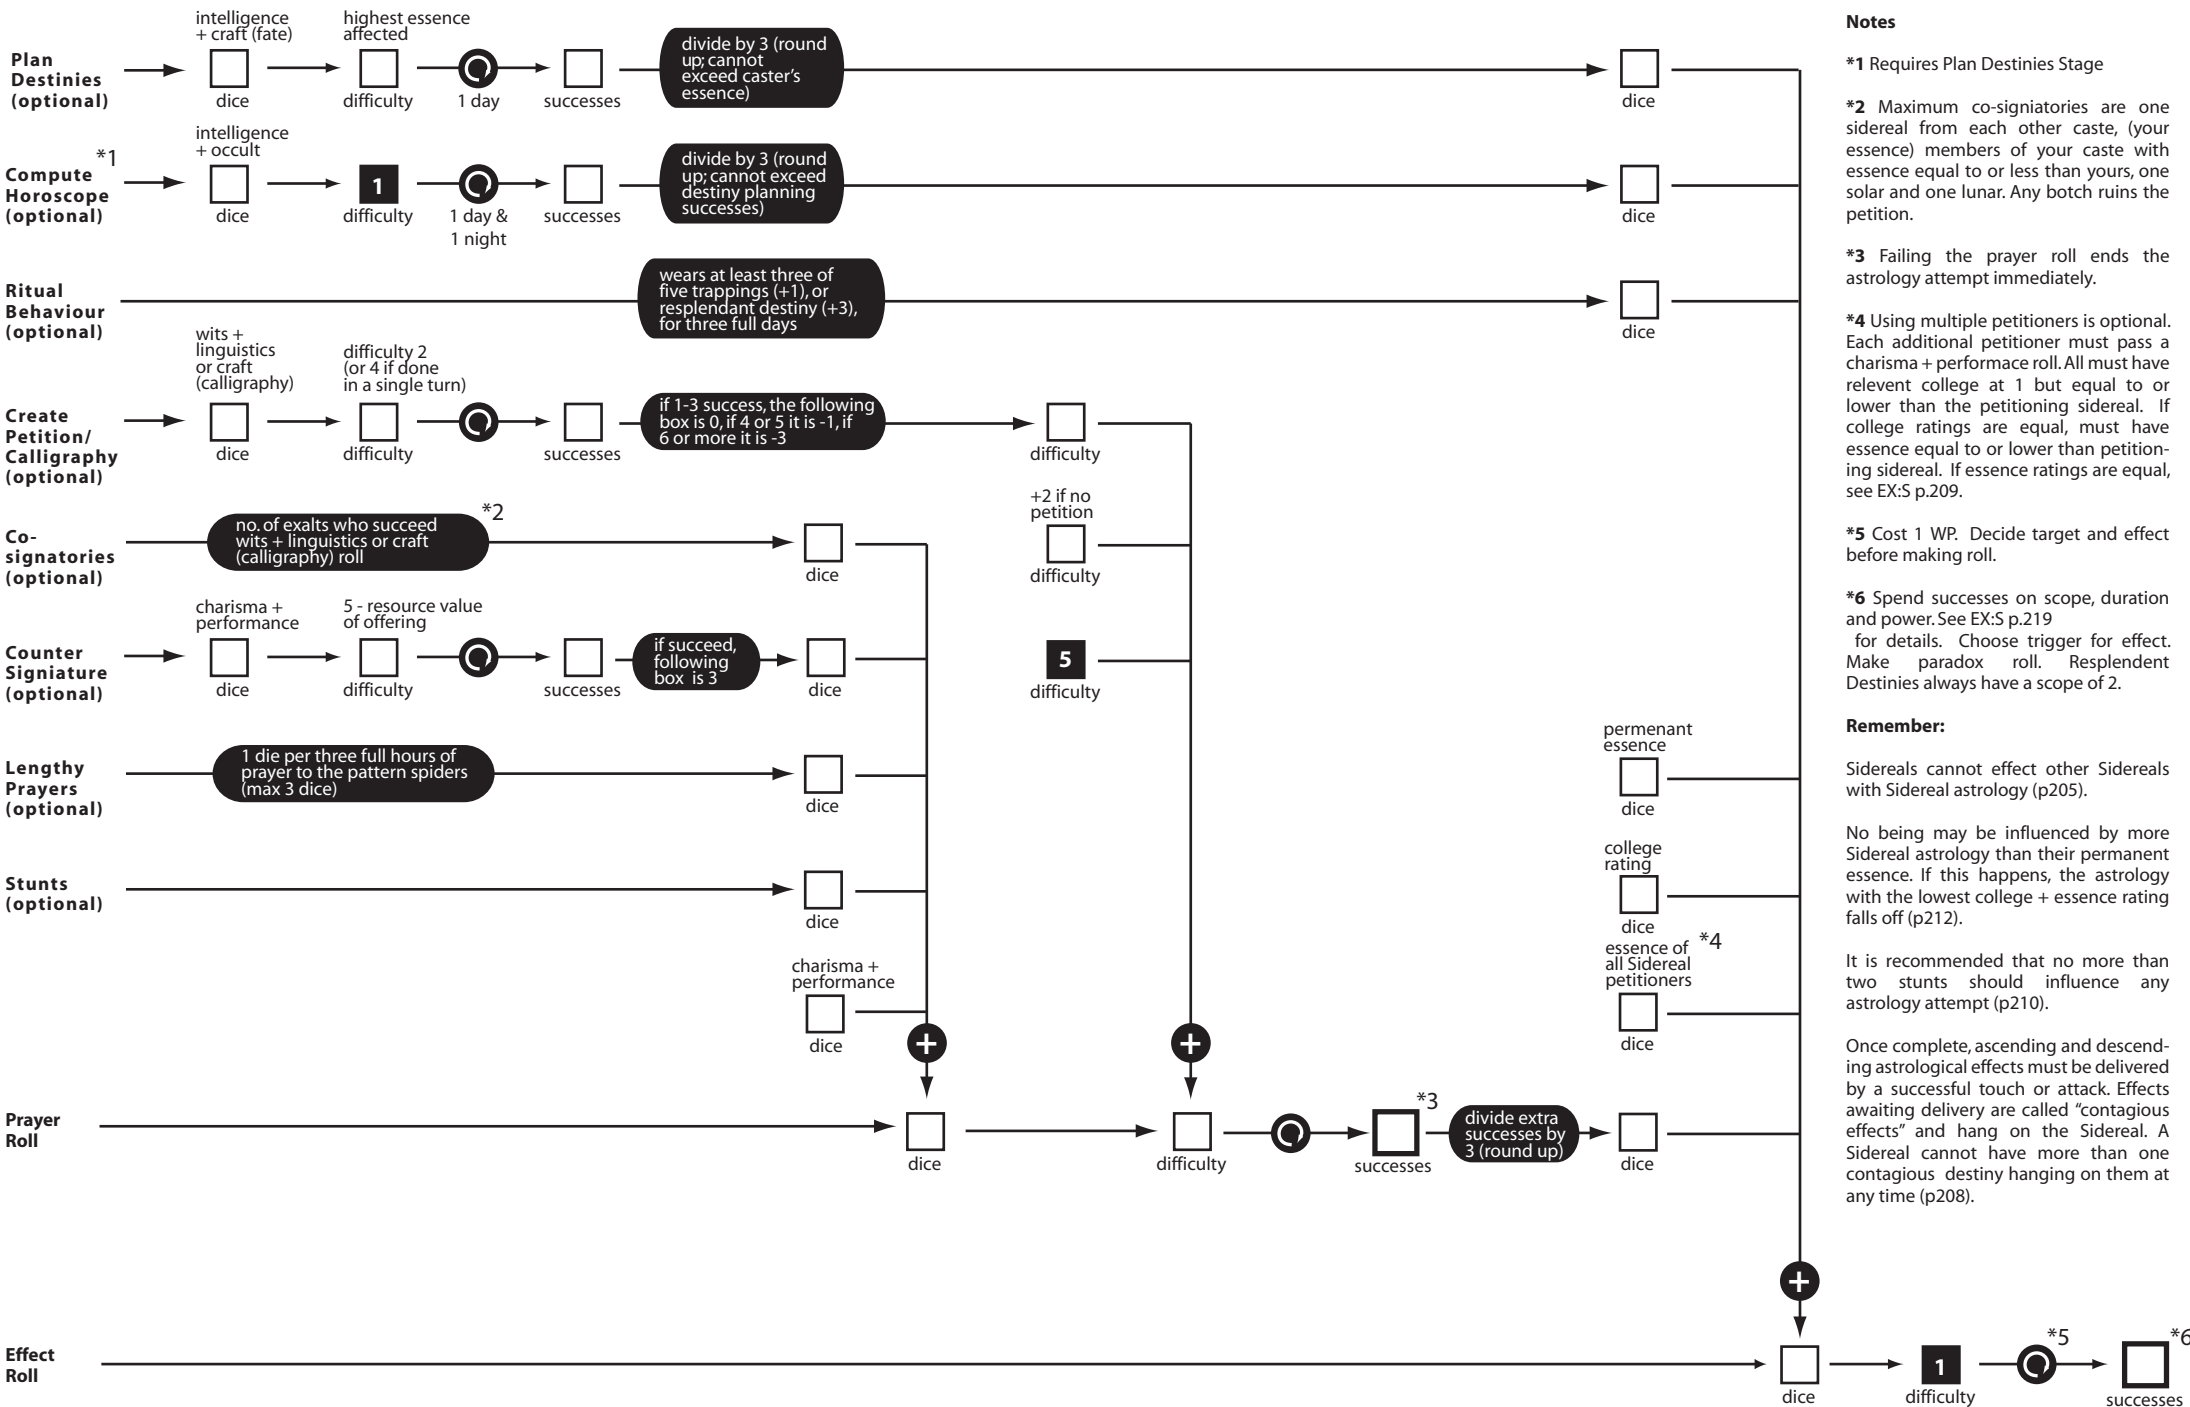

Voidstate's Sidereal Astrology Calculator v1.2d

- Notes**
- *1 Requires Plan Destinies Stage
 - *2 Maximum co-signatories are one sidereal from each other caste, (your essence) members of your caste with essence equal to or less than yours, one solar and one lunar. Any botch ruins the petition.
 - *3 Failing the prayer roll ends the astrology attempt immediately.
 - *4 Using multiple petitioners is optional. Each additional petitioner must pass a charisma + performance roll. All must have relevant college at 1 but equal to or lower than the petitioning sidereal. If college ratings are equal, must have essence equal to or lower than petitioning sidereal. If essence ratings are equal, see EX:S p.209.
 - *5 Cost 1 WP. Decide target and effect before making roll.
 - *6 Spend successes on scope, duration and power. See EX:S p.219 for details. Choose trigger for effect. Make paradox roll. Resplendent Destinies always have a scope of 2.
- Remember:**
- Sidereals cannot effect other Sidereals with Sidereal astrology (p205).
 - No being may be influenced by more Sidereal astrology than their permanent essence. If this happens, the astrology with the lowest college + essence rating falls off (p212).
 - It is recommended that no more than two stunts should influence any astrology attempt (p210).
 - Once complete, ascending and descending astrological effects must be delivered by a successful touch or attack. Effects awaiting delivery are called "contagious effects" and hang on the Sidereal. A Sidereal cannot have more than one contagious destiny hanging on them at any time (p208).