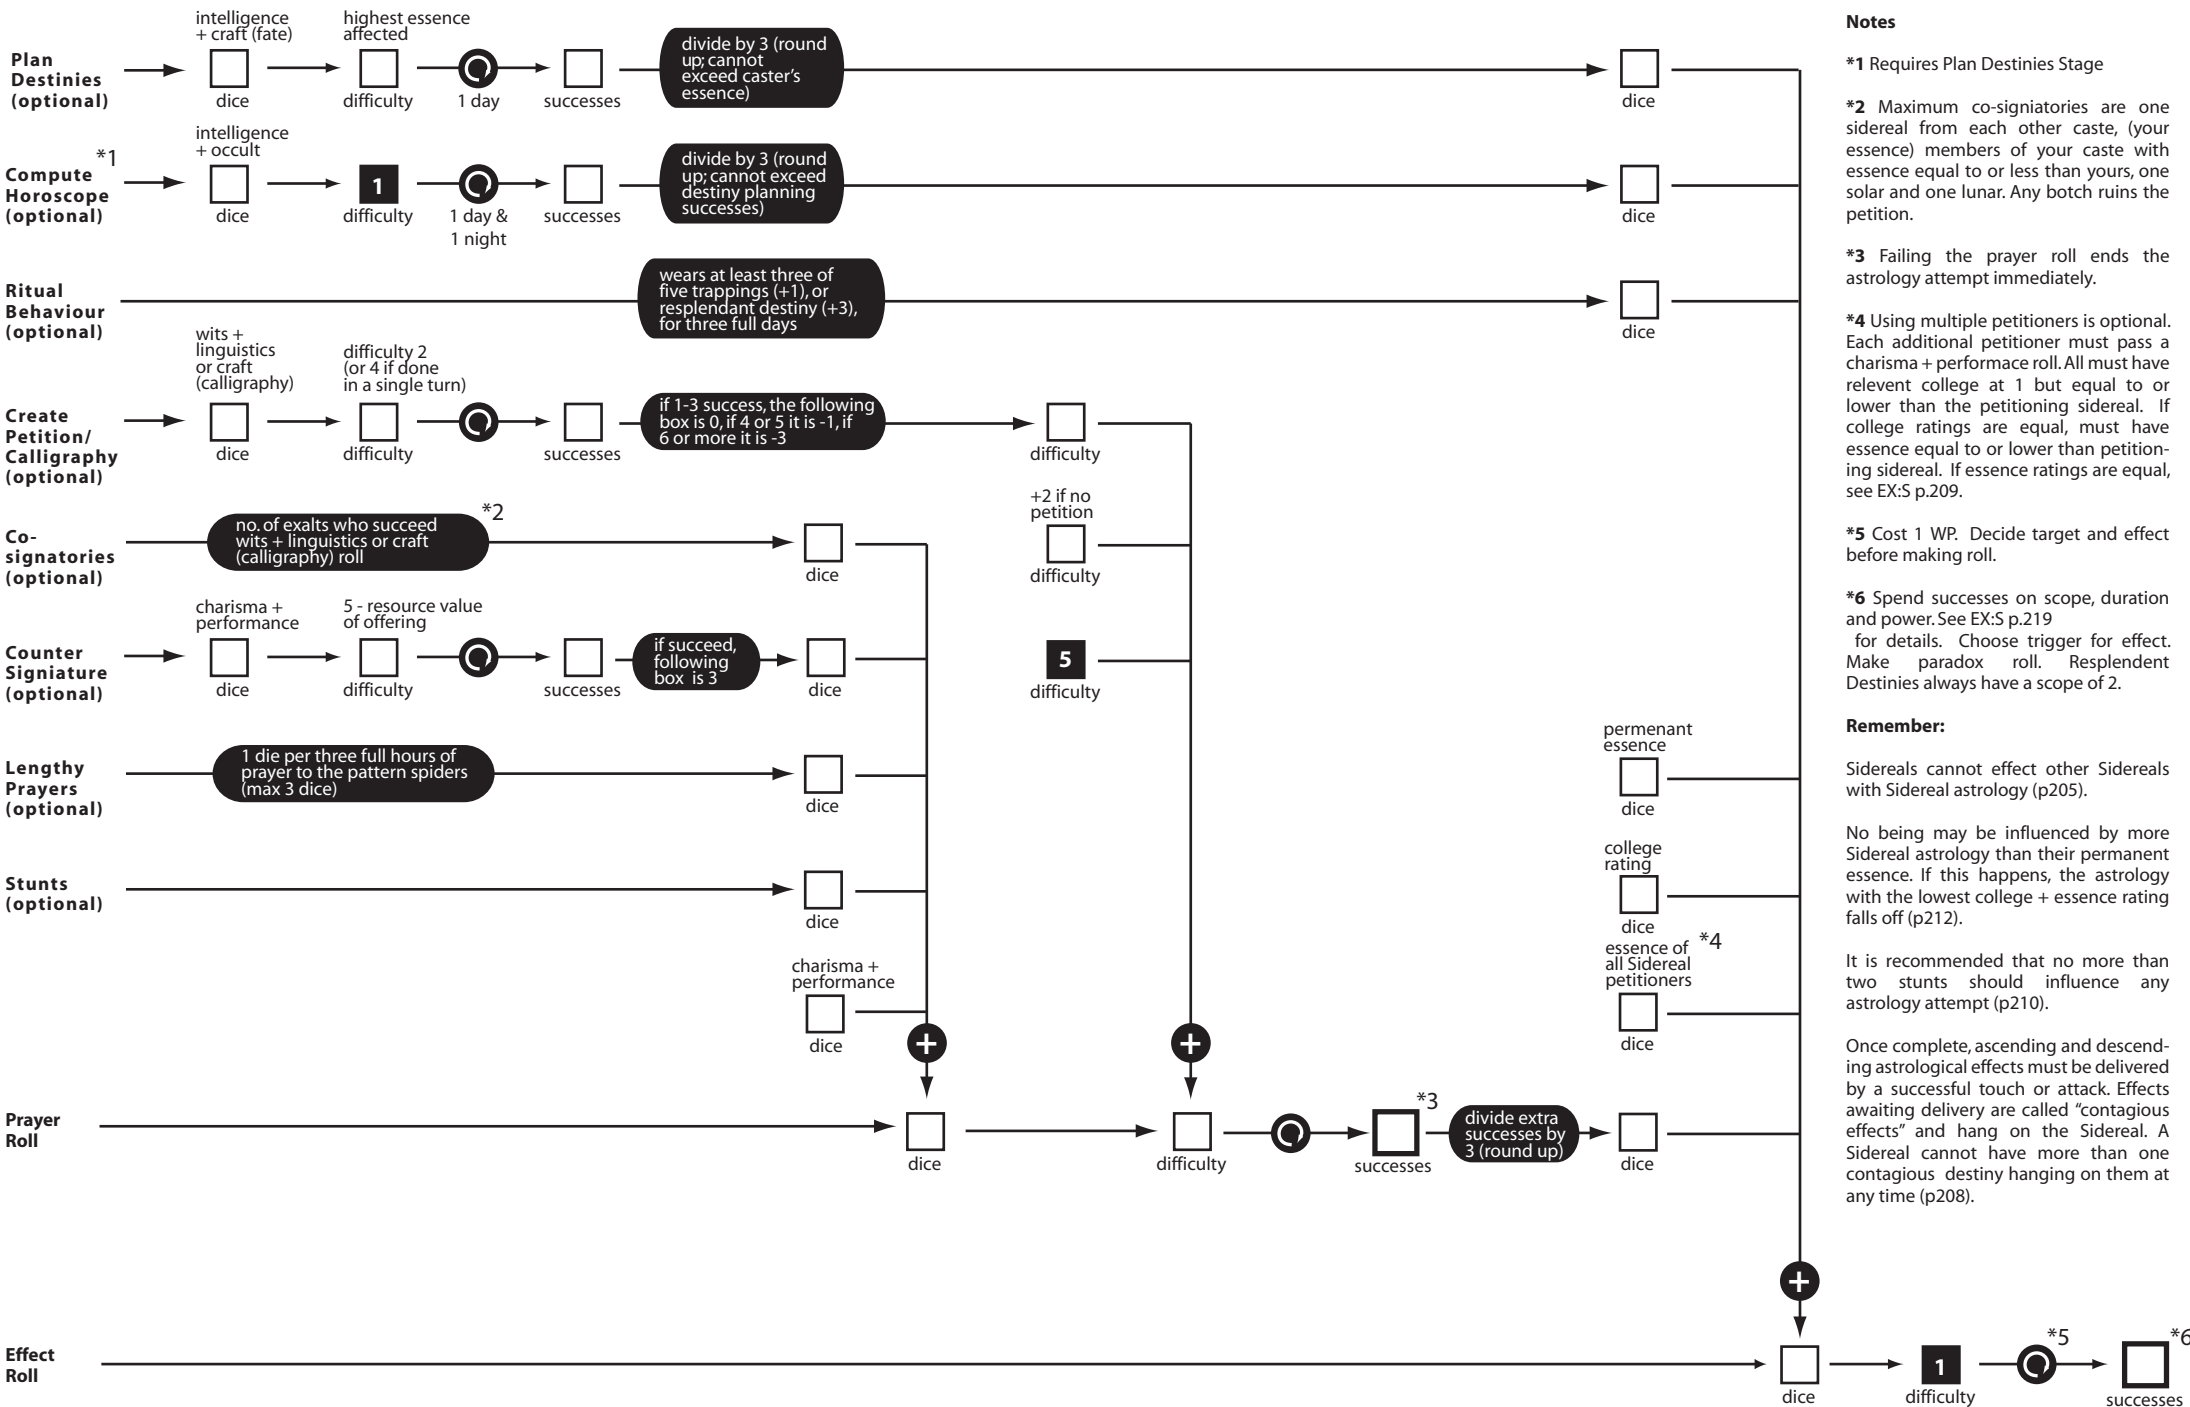

**Voidstate's Sidereal Astrology Calculator v1.2d**

- Notes**
- \*1 Requires Plan Destinies Stage
  - \*2 Maximum co-signatories are one sidereal from each other caste, (your essence) members of your caste with essence equal to or less than yours, one solar and one lunar. Any botch ruins the petition.
  - \*3 Failing the prayer roll ends the astrology attempt immediately.
  - \*4 Using multiple petitioners is optional. Each additional petitioner must pass a charisma + performance roll. All must have relevant college at 1 but equal to or lower than the petitioning sidereal. If college ratings are equal, must have essence equal to or lower than petitioning sidereal. If essence ratings are equal, see EX:S p.209.
  - \*5 Cost 1 WP. Decide target and effect before making roll.
  - \*6 Spend successes on scope, duration and power. See EX:S p.219 for details. Choose trigger for effect. Make paradox roll. Resplendent Destinies always have a scope of 2.
- Remember:**
- Sidereals cannot effect other Sidereals with Sidereal astrology (p205).
  - No being may be influenced by more Sidereal astrology than their permanent essence. If this happens, the astrology with the lowest college + essence rating falls off (p212).
  - It is recommended that no more than two stunts should influence any astrology attempt (p210).
  - Once complete, ascending and descending astrological effects must be delivered by a successful touch or attack. Effects awaiting delivery are called "contagious effects" and hang on the Sidereal. A Sidereal cannot have more than one contagious destiny hanging on them at any time (p208).